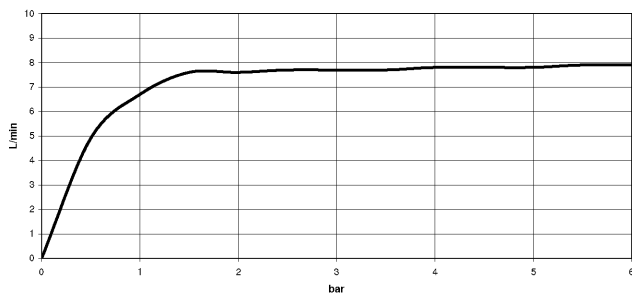

## DORNBRAUCH YARRE Shower head - Chrome

---

28 503 832

- 180-210mm projection
- ball-joint pivotable through 30°
- normal flow
- with anti-scale system
- spray head Ø 100mm
- rosette Ø 55 mm
- 1/2" connection
- max. flow 6.8 l/min
- rosette Ø 55 mm

Chrome

28 503 832-00

Soft Black

28 503 832-69

---

## DORNBACHT YARRE Shower head - Chrome

---

28 503 832

### Flow rate chart

---